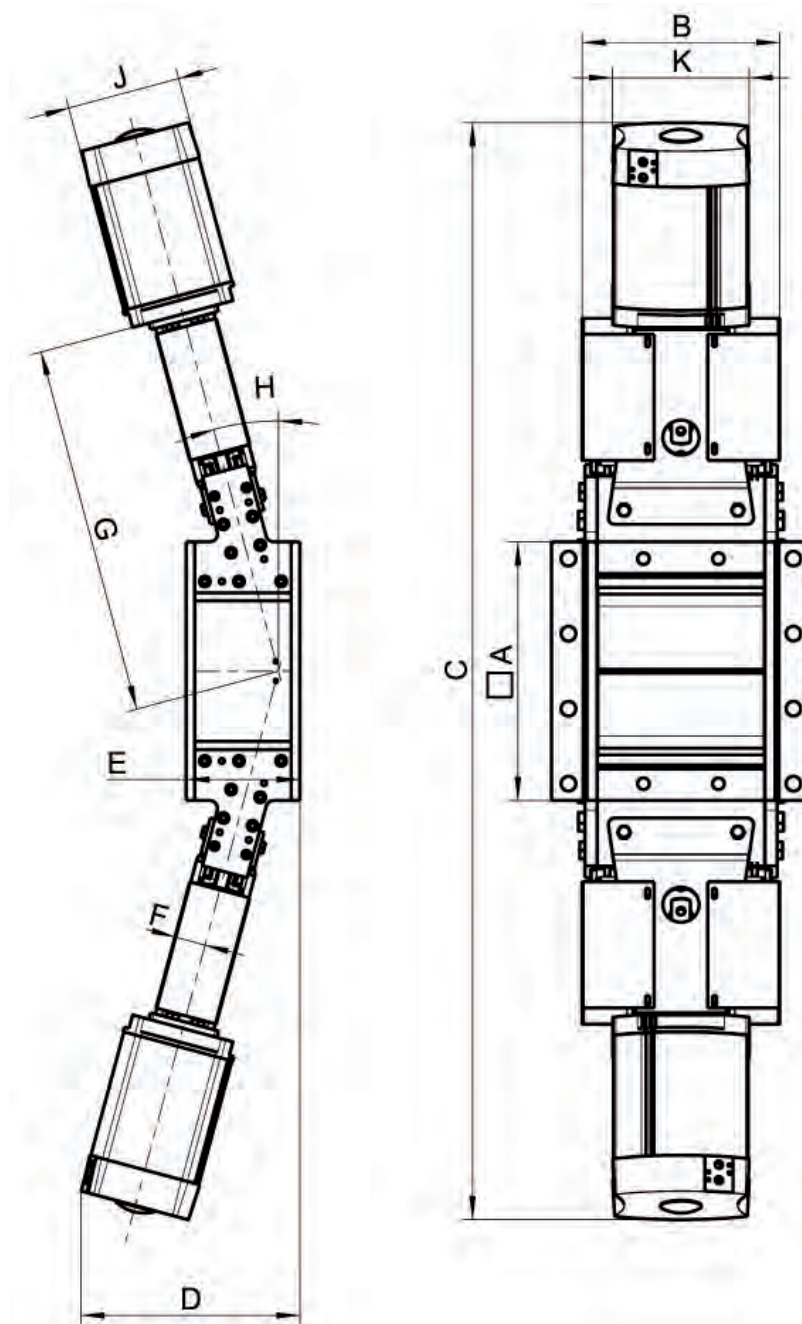

Reject-valve two double-acting pneumatic cylinders and protection guard

DN	PS [bar]	A	B	C	D	E	F	G	H	J	K	cyl.Ø	air connection
150	4	286	175	1275	270	156	47	424	15°	145	165	125	G 1/4"
200	4	336	223	1485	293	165	47	501	15°	178	204	160	G 1/4"
250	4	386	295	1697	333	170	47	548	15°	215	244	200	G 1/2"
300	2	436	325	1931	421	190	47	649	15°	215	244	200	G 1/2"

Dimensions in mm, flange bores on request.
Further sizes on request.