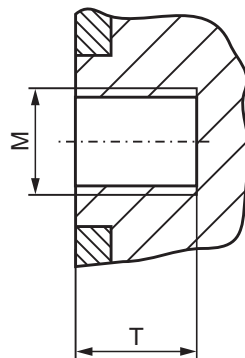

Flange bores for LOHSE TRE valves according LOHSE standard

DN 150/200

DN 250/300

DN 350/400

DN 500-700

Z = total number of holes  
 Z1 = number of joint-holes  
 Z2 = number of through-going bores  
 T = usable depth of thread