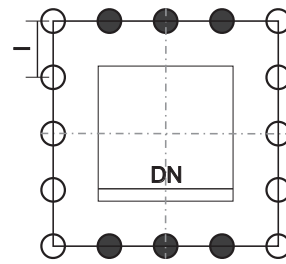

Flange bores for LOHSE TRE valves according LOHSE standard

DN 150/200

DN 250/300

DN 350/400

DN 500-700

Z = total number of holes  
 Z1 = number of joint-holes  
 Z2 = number of through-going bores  
 T = usable depth of thread